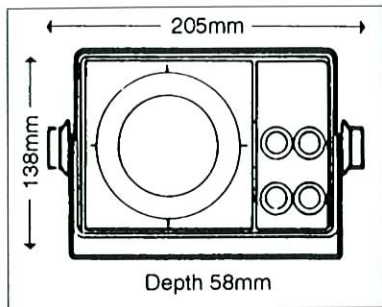

STINGRAY

PADDLEWHEEL

TRANSDUCER

MAST HEAD UNIT

TARGET/CRUISER DISPLAY

CLIPPER NAVTEX/WEATHERMAN/AIS RADAR

CLIPPER DISPLAY

FLUXGATE SENSOR