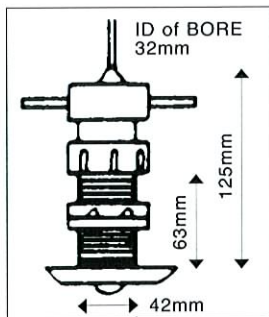

STINGRAY

PADDLEWHEEL

TRANSDUCER

MAST HEAD UNIT

TARGET/CRUISER DISPLAY

CLIPPER NAVTEX/WEATHERMAN/AIS RADAR

CLIPPER DISPLAY

FLUXGATE SENSOR