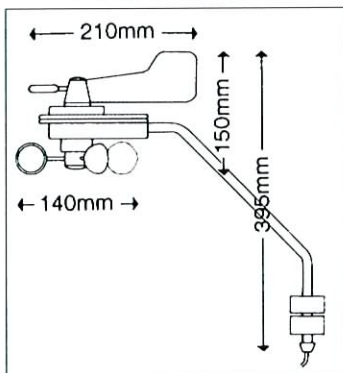

STINGRAY

PADDLEWHEEL

TRANSDUCER

MAST HEAD UNIT

TARGET/CRUISER DISPLAY

CLIPPER NAVTEX/WEATHERMAN/AIS RADAR

CLIPPER DISPLAY

FLUXGATE SENSOR