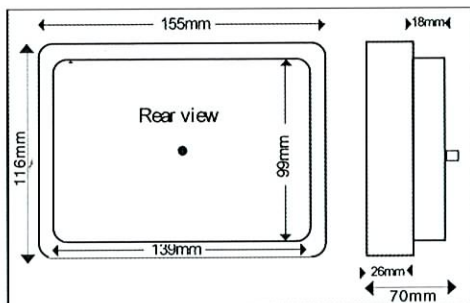

STINGRAY

PADDLEWHEEL

TRANSDUCER

MAST HEAD UNIT

TARGET/CRUISER DISPLAY

CLIPPER NAVTEX/WEATHERMAN/AIS RADAR

CLIPPER DISPLAY

FLUXGATE SENSOR