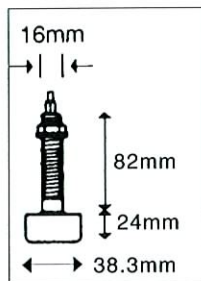

STINGRAY

PADDLEWHEEL

TRANSDUCER

MAST HEAD UNIT

TARGET/CRUISER DISPLAY

CLIPPER NAVTEX/WEATHERMAN/AIS RADAR

CLIPPER DISPLAY

FLUXGATE SENSOR