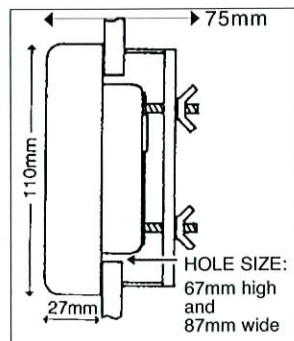

STINGRAY

PADDLEWHEEL

TRANSDUCER

MAST HEAD UNIT

TARGET/CRUISER DISPLAY

CLIPPER NAVTEX/WEATHERMAN/AIS RADAR

CLIPPER DISPLAY

FLUXGATE SENSOR