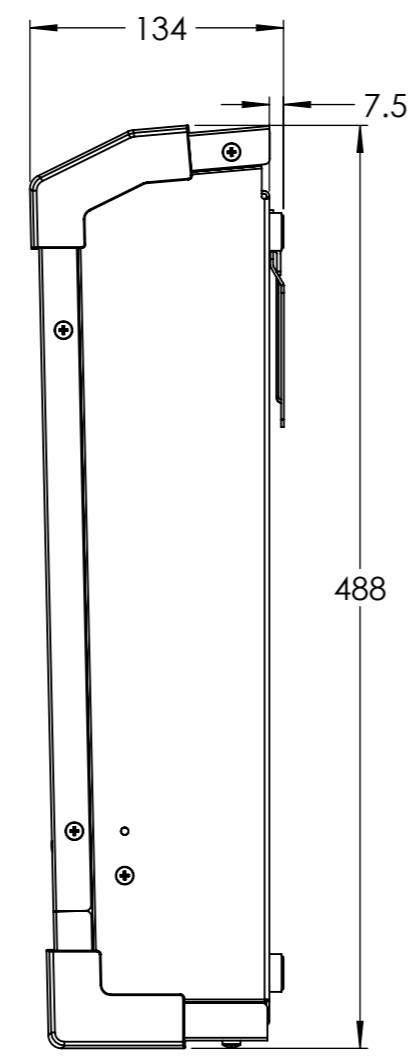

Dimension Drawing - Phoenix Inverter

PIN122160000	Phoenix Inverter 12/1600 230V Smart
PIN242160000	Phoenix Inverter 24/1600 230V Smart
PIN482160000	Phoenix Inverter 48/1600 230V Smart
PIN122200000	Phoenix Inverter 12/2000 230V Smart
PIN242200000	Phoenix Inverter 24/2000 230V Smart
PIN482200000	Phoenix Inverter 48/2000 230V Smart

Dimensions in mm