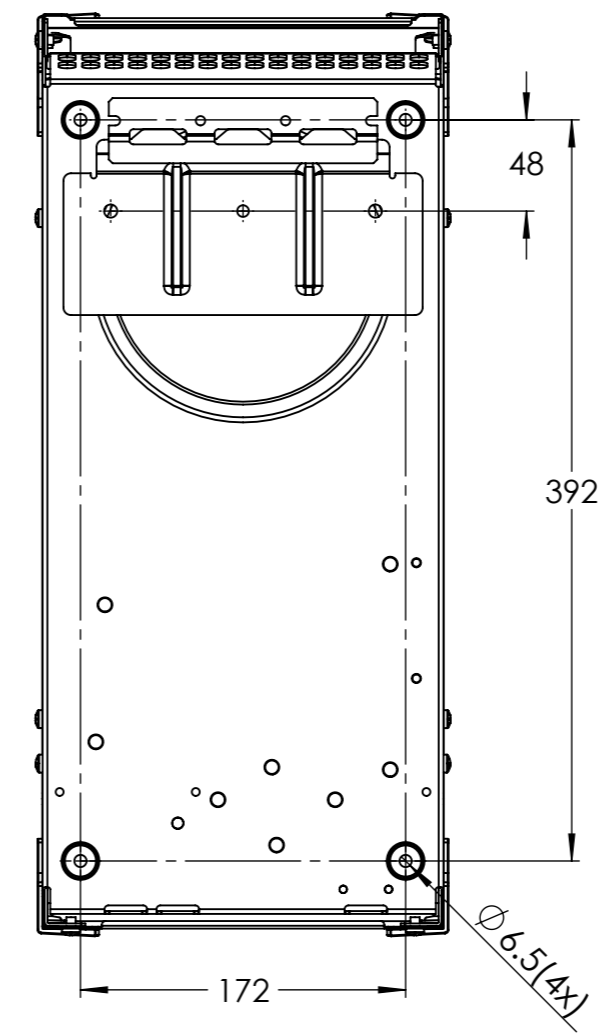

Dimension Drawing - Phoenix Inverter

PIN122160000	Phoenix Inverter 12/1600 230V Smart
PIN242160000	Phoenix Inverter 24/1600 230V Smart
PIN482160000	Phoenix Inverter 48/1600 230V Smart
PIN122200000	Phoenix Inverter 12/2000 230V Smart
PIN242200000	Phoenix Inverter 24/2000 230V Smart
PIN482200000	Phoenix Inverter 48/2000 230V Smart

Dimensions in mm