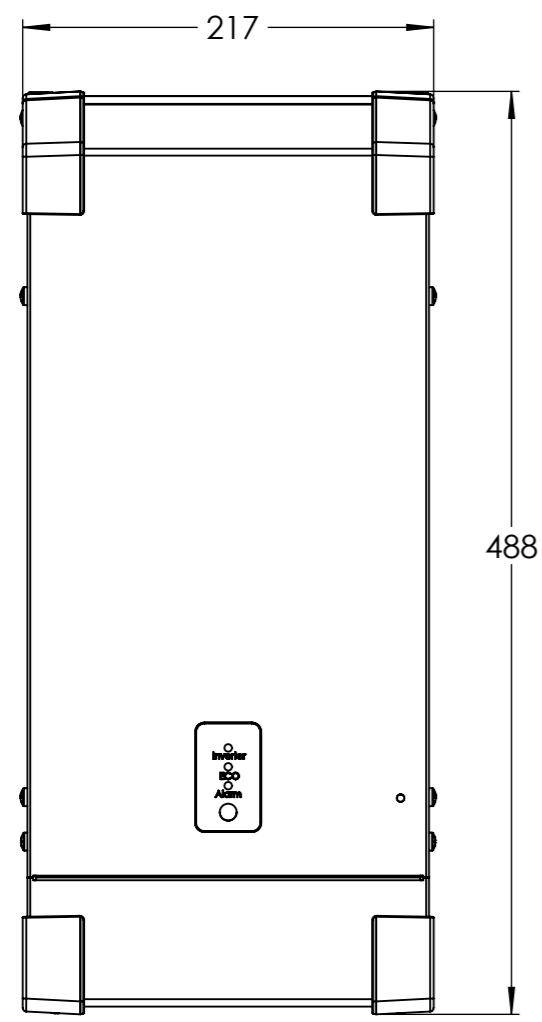

Dimension Drawing - Phoenix Inverter

PIN122160000	Phoenix Inverter 12/1600 230V Smart
PIN242160000	Phoenix Inverter 24/1600 230V Smart
PIN482160000	Phoenix Inverter 48/1600 230V Smart
PIN122200000	Phoenix Inverter 12/2000 230V Smart
PIN242200000	Phoenix Inverter 24/2000 230V Smart
PIN482200000	Phoenix Inverter 48/2000 230V Smart

Dimensions in mm