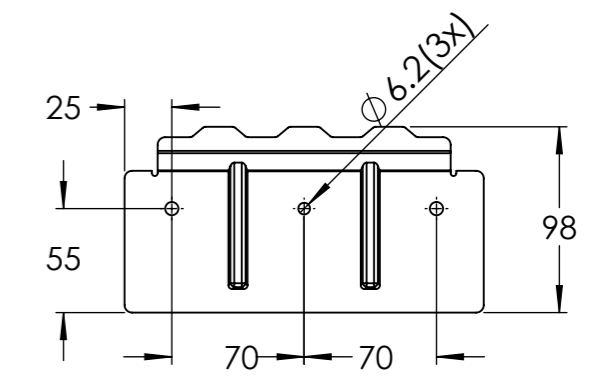

Dimension Drawing - Phoenix Inverter

PIN122160000	Phoenix Inverter 12/1600 230V Smart
PIN242160000	Phoenix Inverter 24/1600 230V Smart
PIN482160000	Phoenix Inverter 48/1600 230V Smart
PIN122200000	Phoenix Inverter 12/2000 230V Smart
PIN242200000	Phoenix Inverter 24/2000 230V Smart
PIN482200000	Phoenix Inverter 48/2000 230V Smart

Dimensions in mm